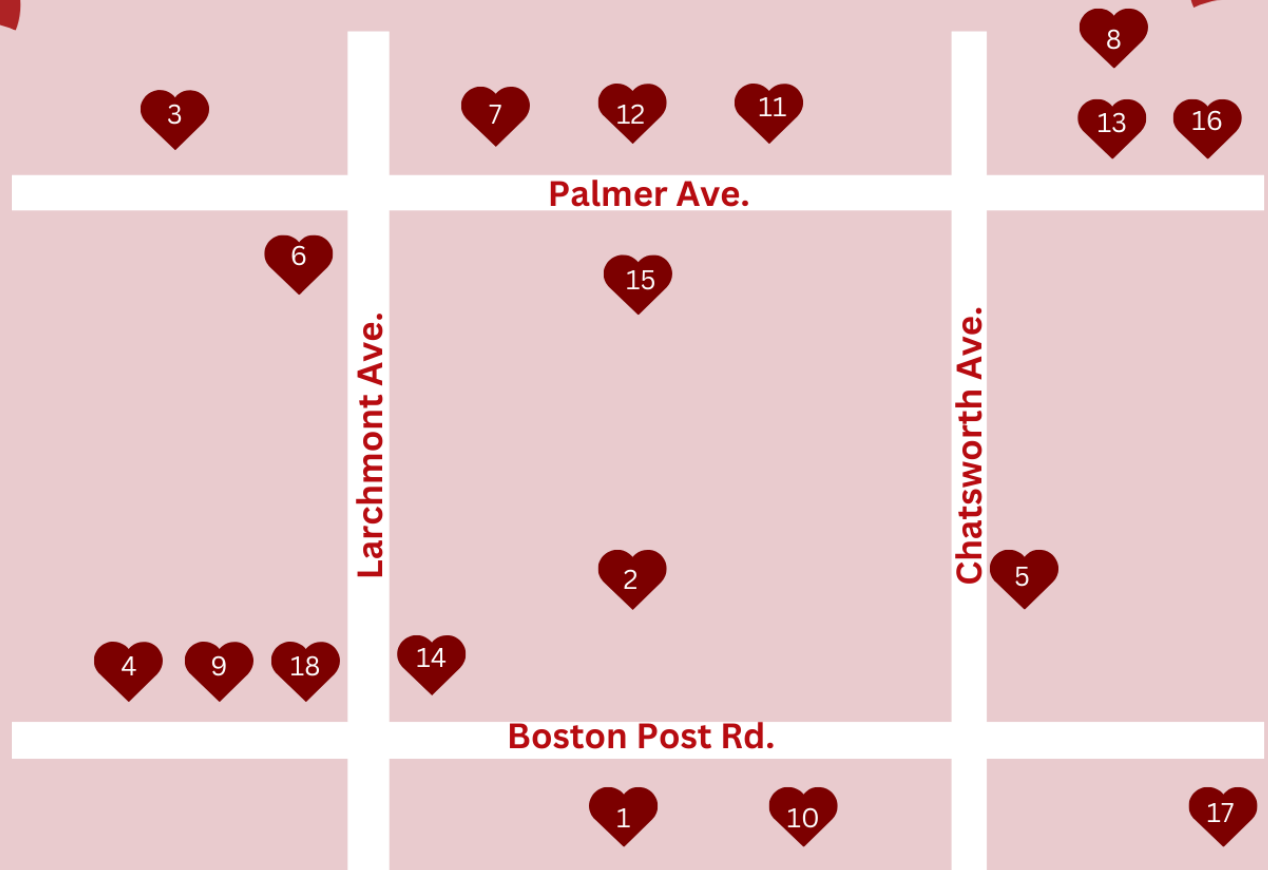

Shop Experiences

Azul Painting: 10% off full paint jobs or day rates

Enhance Your Stance Chiropractic: 10% off appointments scheduled 2/8.

The Idea Kitchen: Community blood drive, 9 am - 2 pm.

Judy Gartman Reading Specialist/Tutor: Free 1/2 hour reading assessment for ages 4 - 13

LOR AINE 1986: Complimentary bubbly, jewelry cleaning and inspection 11 am - 3pm

TAKE A STROLL DOWN *Love Larchmont Lane*

Explore these Valentine's Day offers on Sat., Feb. 8!

- | | |
|-------------------------------------|------------------------------------|
| 1. Atelier Modern | 10. LOR AINE 1986 |
| 2. Creative Corner | 11. Mancino Custom Tailors |
| 3. Elle Marche | 12. Palmer Jewelers |
| 4. Enhance Your Stance Chiropractic | 13. Peridot Fine Jewelry |
| 5. Five Love | 14. Post Wine & Spirits |
| 6. The Idea Kitchen | 15. Root2rise NY Cafe |
| 7. Kurt Sauer Opticians | 16. Seth Greenberg's Just Desserts |
| 8. Larchmont Farmers Market | 17. Sound Seafood Market & Sushi |
| 9. Larchmont Florist | 18. Taaru Majeure |