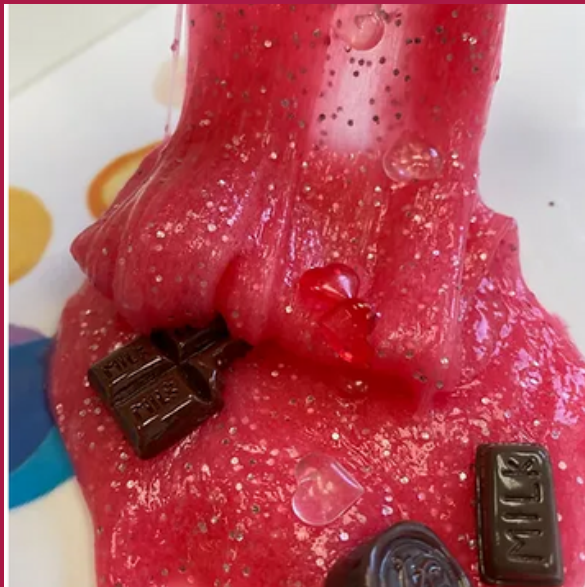

Valentine Slime To Go Kits
D.I.Y. Slime